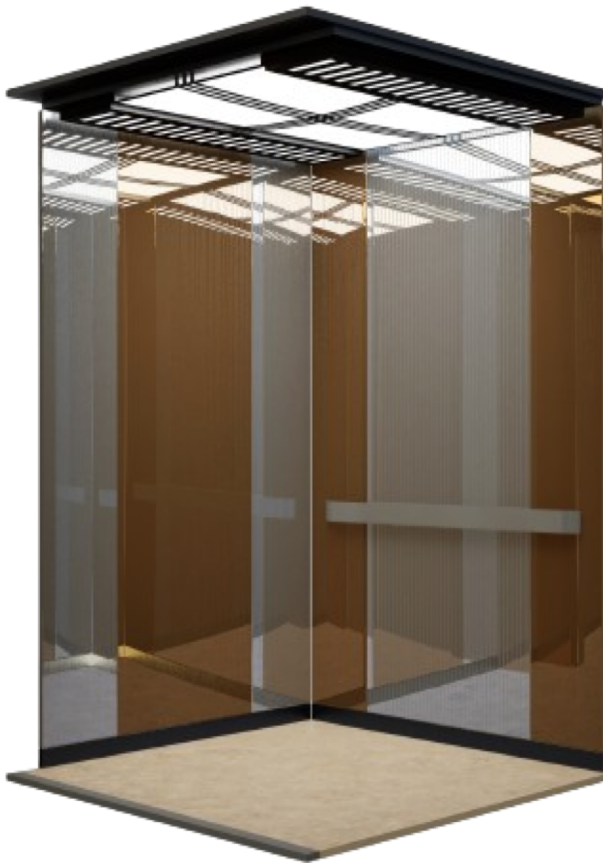

VM ELEVATOR

LIFT DESIGN MANUAL

ELEVATOR DESIGNS BY VM
ELEVATOR Pte Ltd

HOME LIFTS

HOME LIFT HB01

HB01 Door Panel

HOME LIFTS

HOME LIFT HG02

HG02 Door Panel

HOME LIFTS

GLASS LIFT G730

G730 Door Panel

PASSENGER LIFTS

PASSENGER LIFT PB76

PB76 Door Panel

PASSENGER LIFTS

PASSENGER LIFT P790

P790 Door Panel

PASSENGER LIFTS

PASSENGER LIFT GB96

GB96 Door Panel

PASSENGER LIFTS

PASSENGER LIFT P750

P750 Door Panel

PASSENGER LIFTS

PASSENGER LIFT PG770

PG770 Door Panel

PASSENGER LIFTS

PASSENGER LIFT PB70

PB70 Door Panel

HOSPITAL LIFTS

HOSPITAL LIFT SS60